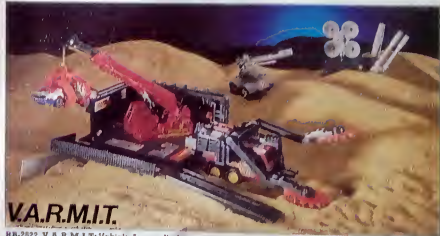

V.A.R.M.I.T.

RB-2822 V.A.R.M.I.T.: Vehicle Armour Redesign and Mortar Intelligence Transporter. V.A.R.M.I.T. restructures the awesome machines and co-ordinates all Motor Lords clandestine schemes from its unswayable missile silo.